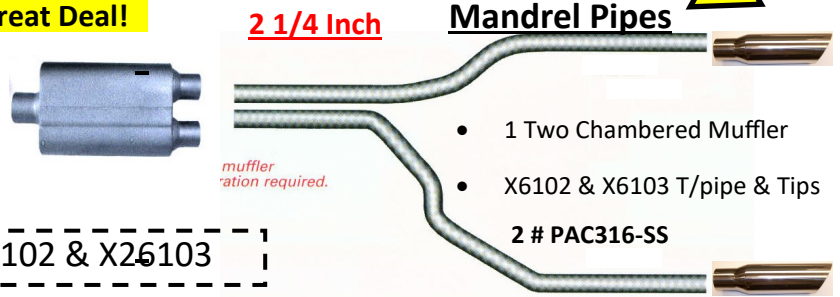

CRW's Say's Welcome To 2021 With These Dual Exhaust Specials!

1986-2005 & Up Full Size Chevy-Dodge-Ford

Exhaust Flyer Expires 1/29/21

Two Chamber Full Size Truck Systems Mandrel (2 1/4 t/pipes)

- 9425452-TK Flowmaster **\$135** **A Great Deal!**
- VX-5422-TK Xlerator **\$90**
- FB-5422-TK Full Boar **\$90**

* (add "TL") for X26102 & X26103

Two Chamber Full Size Truck Systems Mandrel (2 1/2 t/pipes)

- 430402-TK Flowmaster **\$135**
- VX-0402-TK Flow K/O **\$95**
- FB-0402-TK Flow K/O **\$95**

* (add "TL") for X26104 & X26105

A Great Deal!

Exhaust Flyer Expires 1/29/21

Rolled Angle Cut

More Popular Tips

2 1/4 Inlet x 16" x 3" # PRAC316-SS **\$13.95**

2 1/2 Inlet x 18" x 3 1/2 # PAC31218-212SS **\$14.95**