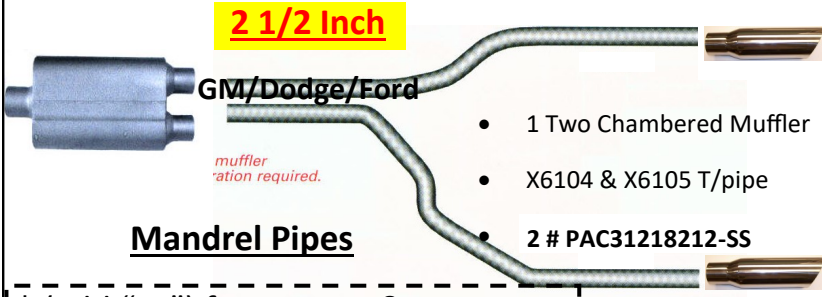

CRW's Say's Welcome To 2021 With These Dual Exhaust Specials!

1986-2005 & Up Full Size Chevy-Dodge-Ford

Exhaust Flyer Expires 1/29/21

Two Chamber Full Size Truck Systems Mandrel (2 1/4 t/pipes)

- 9425452-TK Flowmaster **\$135** **A Great Deal!**
- VX-5422-TK Xlerator **\$90**
- FB-5422-TK Full Boar **\$90**

* (add "TL") for X26102 & X26103

Two Chamber Full Size Truck Systems Mandrel (2 1/2 t/pipes)

- 430402-TK Flowmaster **\$135**
- VX-0402-TK Flow K/O **\$95**
- FB-0402-TK Flow K/O **\$95**

* (add "TL") for X26104 & X26105

A Great Deal!

Exhaust Flyer Expires 1/29/21

Rolled Angle Cut

More Popular Tips

2 1/4 Inlet x 16" x 3" # PRAC316-SS **\$13.95**

2 1/2 Inlet x 18" x 3 1/2 # PAC31218-212SS **\$14.95**