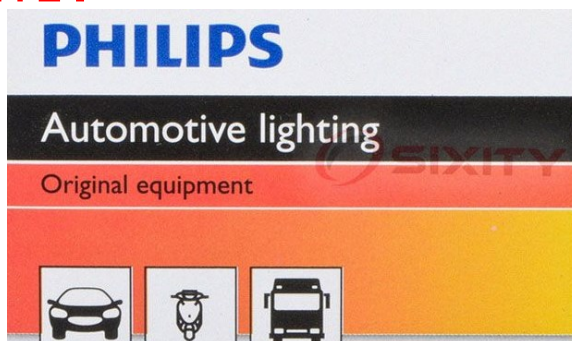

194-CP
Box of 10
$1.60

That's .16 ea.

Fresh DEALS SALE

Every Monday A New Flyer For Your Shop

To HELP Save You Money During These Challenging Times.

CRW Has Been Around For 50 + Years And We Will Continue To Be Here For You Now!